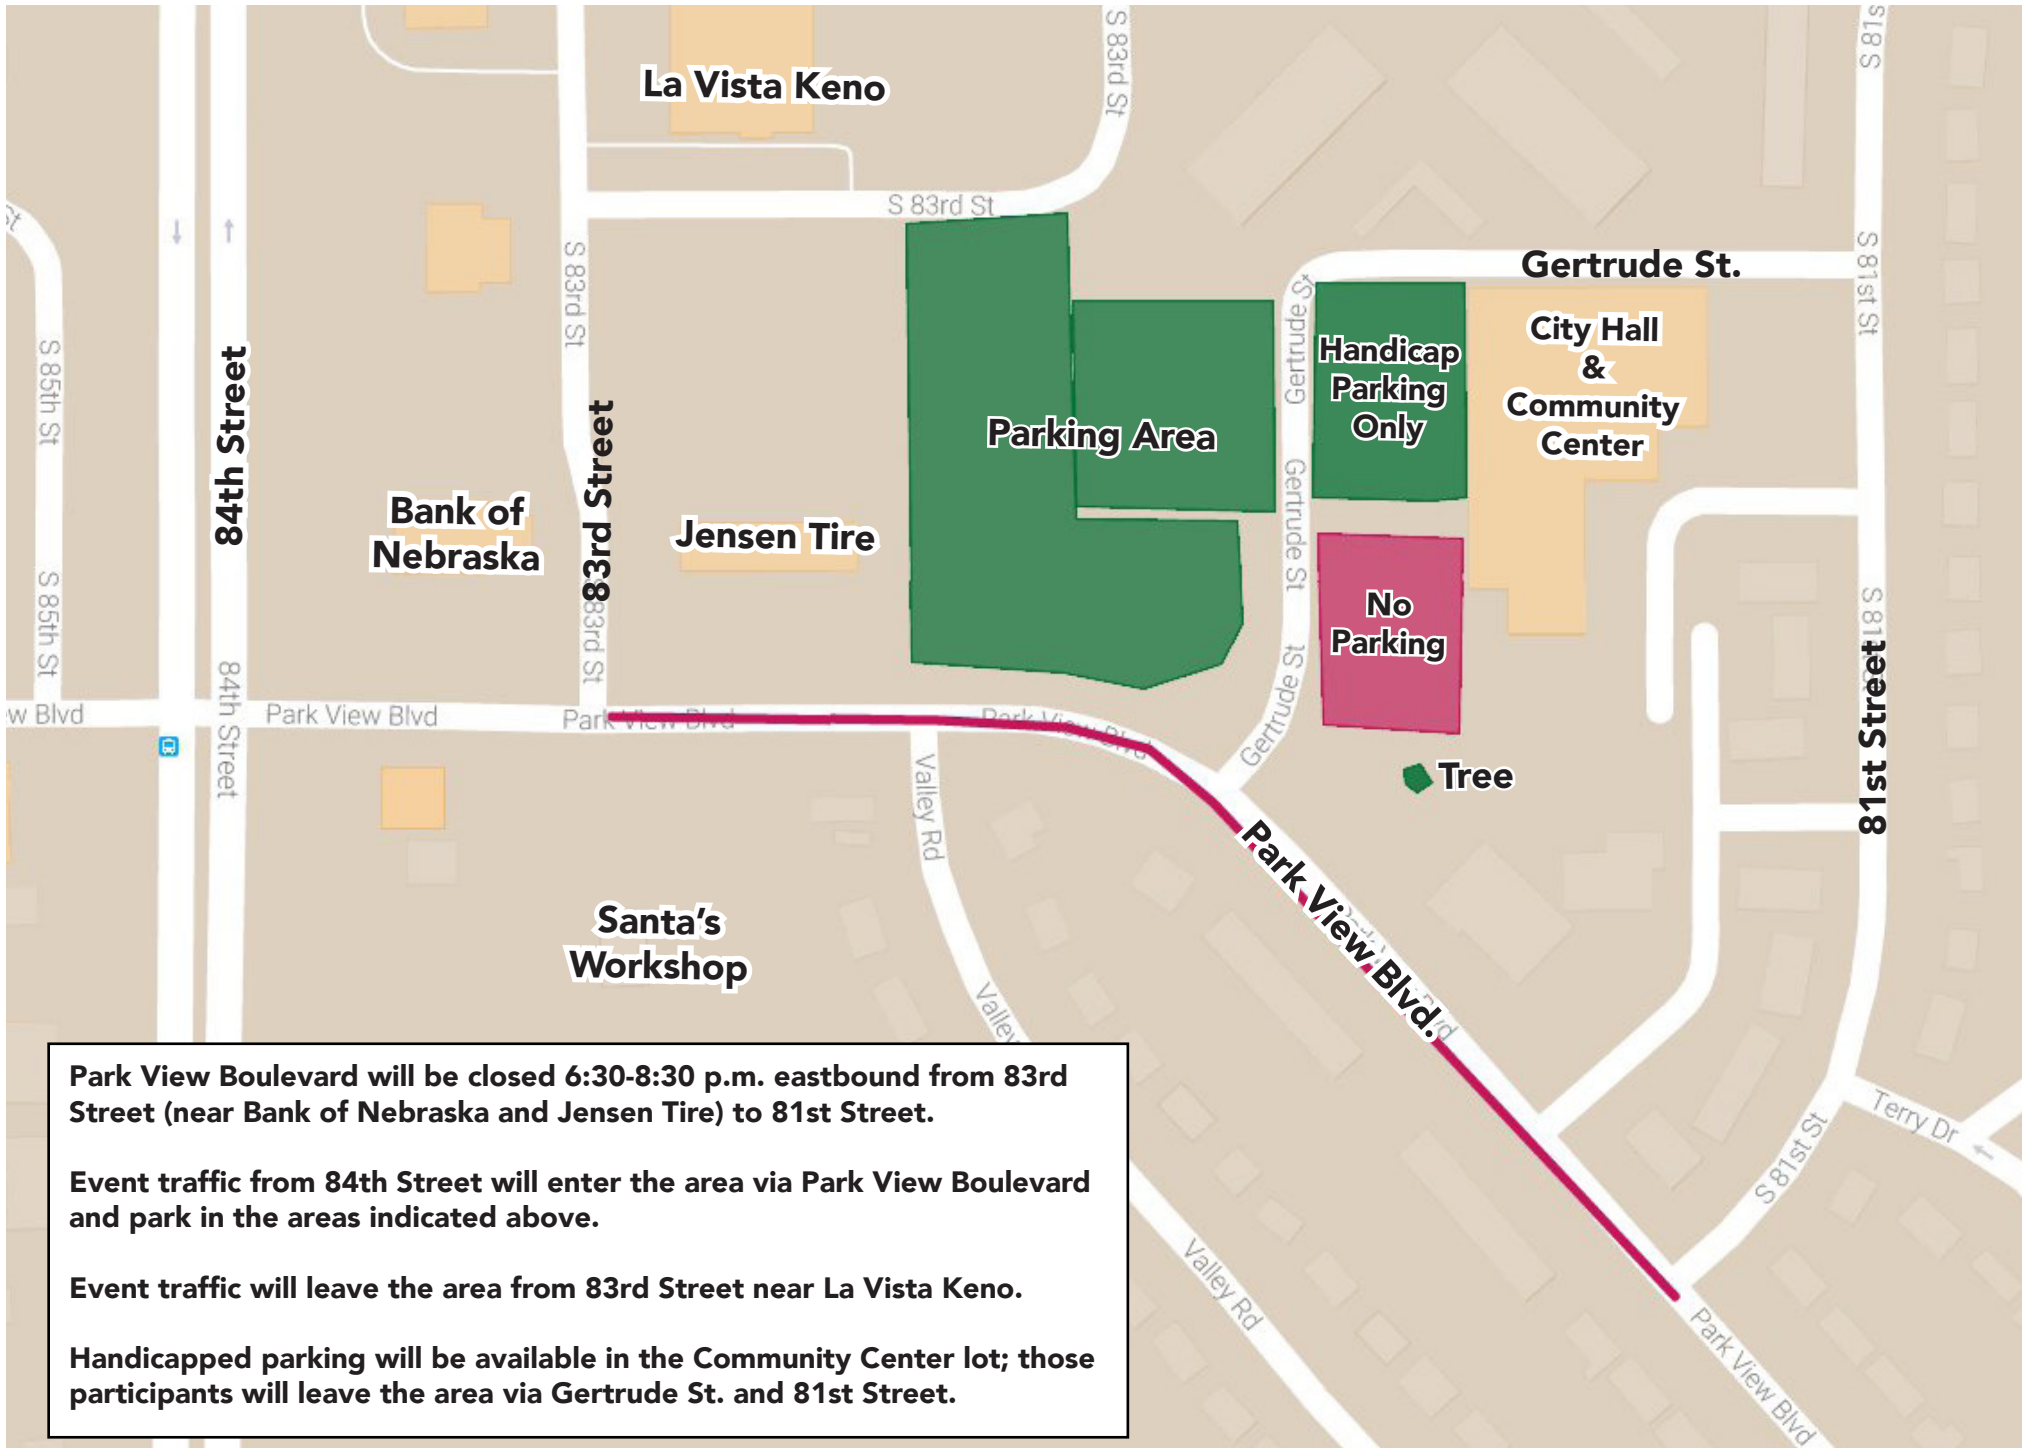

# La Vista Tree Lighting Parking and Traffic Map

Park View Boulevard will close at 6:30 p.m. eastbound from 83rd Street (near Bank of Nebraska and Jensen Tire) to 81st Street.

Event traffic from 84th Street will enter the area via Park View Boulevard and park in the areas indicated above.

Event traffic will leave the area from 83rd Street near La Vista Keno.

Handicapped parking will be available in the Community Center lot; those participants will leave the area via Gertrude St. and 81st Street.

# La Vista Tree Lighting Parking and Traffic Map

**Park View Boulevard will be closed 6:30-8:30 p.m. eastbound from 83rd Street (near Bank of Nebraska and Jensen Tire) to 81st Street.**

**Event traffic from 84th Street will enter the area via Park View Boulevard and park in the areas indicated above.**

**Event traffic will leave the area from 83rd Street near La Vista Keno.**

**Handicapped parking will be available in the Community Center lot; those participants will leave the area via Gertrude St. and 81st Street.**